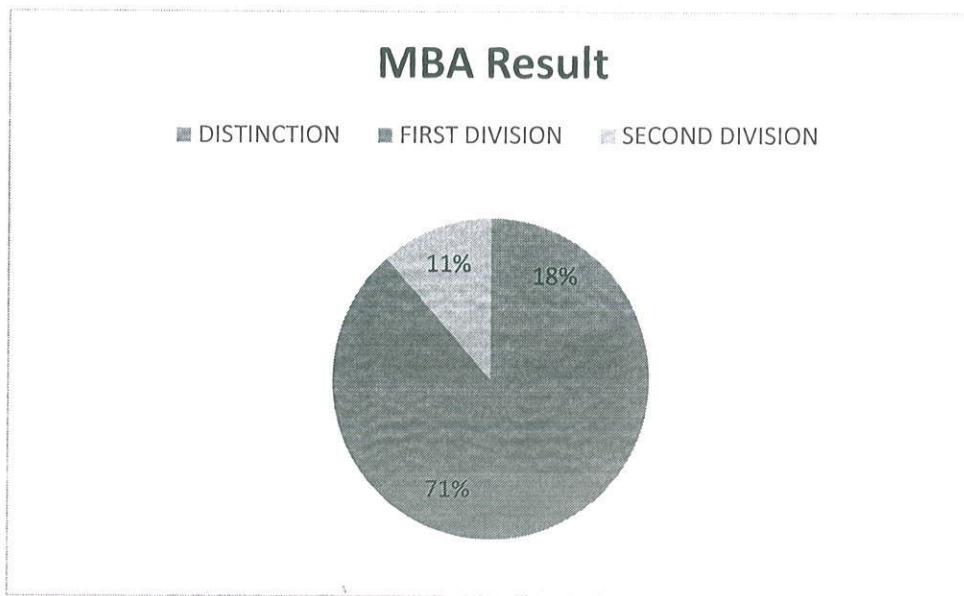

RESULTS ANALYSIS

Consolidated Report

COURSE	APPEARED	PASS	FAIL	PERCENTAGE
MBA/MCA	324	317	7	98%

Internal Quality Assurance Cell
Aurora PG College (MBA)
Ramanthapur, Hyderabad-13.

MBA

COURSE	APPEARED	PASS	FAIL	PERCENTAGE	DISTINCTION	FIRST DIVISION	SECOND DIVISION
MBA	273	269	4	99%	48	191	31

Internal Quality Assurance Cell,
 Aurora PG College (MBA)
 Ramanthapur, Hyderabad-13.

MCA

COURSE	APPEARED	PASS	FAIL	PERCENTAGE	DISTINCTION	FIRST DIVISION	SECOND DIVISION
MCA	51	48	3	94%	46	1	1

Internal Quality Assurance Cell
 Aurora PG College (MBA)
 Ramanthapur, Hyderabad-13