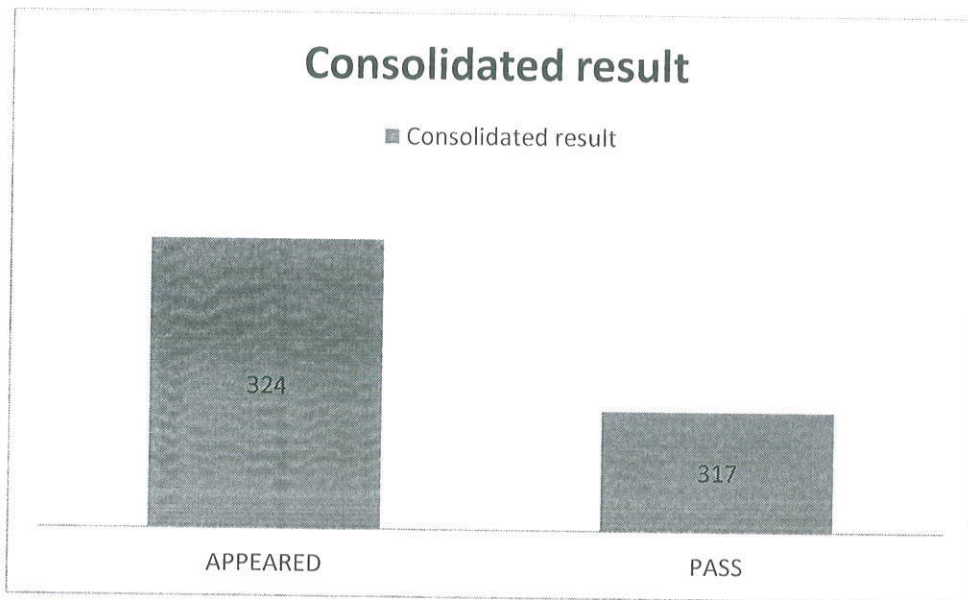

RESULTS ANALYSIS

Consolidated Report

COURSE	APPEARED	PASS	FAIL	PERCENTAGE
MBA/MCA	324	317	7	98%

Internal Quality Assurance Cell
Aurora PG College (MBA)
Ramanthapur, Hyderabad-13.

MBA

COURSE	APPEARED	PASS	FAIL	PERCENTAGE	DISTINCTION	FIRST DIVISION	SECOND DIVISION
MBA	273	269	4	99%	48	191	31

Internal Quality Assurance Cell,
 Aurora PG College (MBA)
 Ramanthapur, Hyderabad-13.

MCA

COURSE	APPEARED	PASS	FAIL	PERCENTAGE	DISTINCTION	FIRST DIVISION	SECOND DIVISION
MCA	51	48	3	94%	46	1	1

Internal Quality Assurance Cell
 Aurora PG College (MBA)
 Ramanthapur, Hyderabad-13