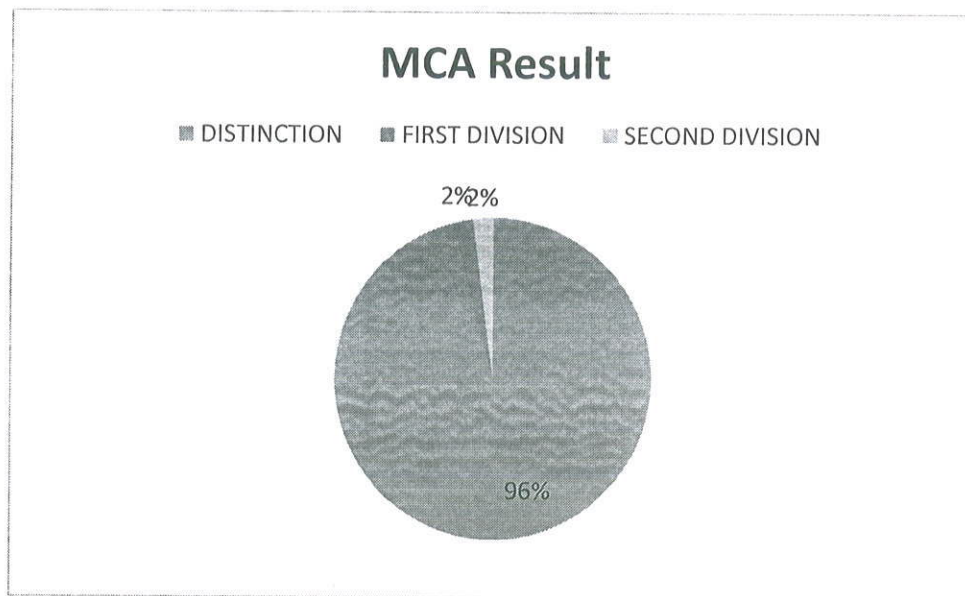

RESULTS ANALYSIS

Consolidated Report

COURSE	APPEARED	PASS	FAIL	PERCENTAGE
MBA/MCA	324	317	7	98%

Internal Quality Assurance Cell
Aurora PG College (MBA)
Ramanthapur, Hyderabad-13.

MBA

COURSE	APPEARED	PASS	FAIL	PERCENTAGE	DISTINCTION	FIRST DIVISION	SECOND DIVISION
MBA	273	269	4	99%	48	191	31

Internal Quality Assurance Cell,
 Aurora PG College (MBA)
 Ramanthapur, Hyderabad-13.

MCA

COURSE	APPEARED	PASS	FAIL	PERCENTAGE	DISTINCTION	FIRST DIVISION	SECOND DIVISION
MCA	51	48	3	94%	46	1	1

Internal Quality Assurance Cell
 Aurora PG College (MBA)
 Ramanthapur, Hyderabad-13