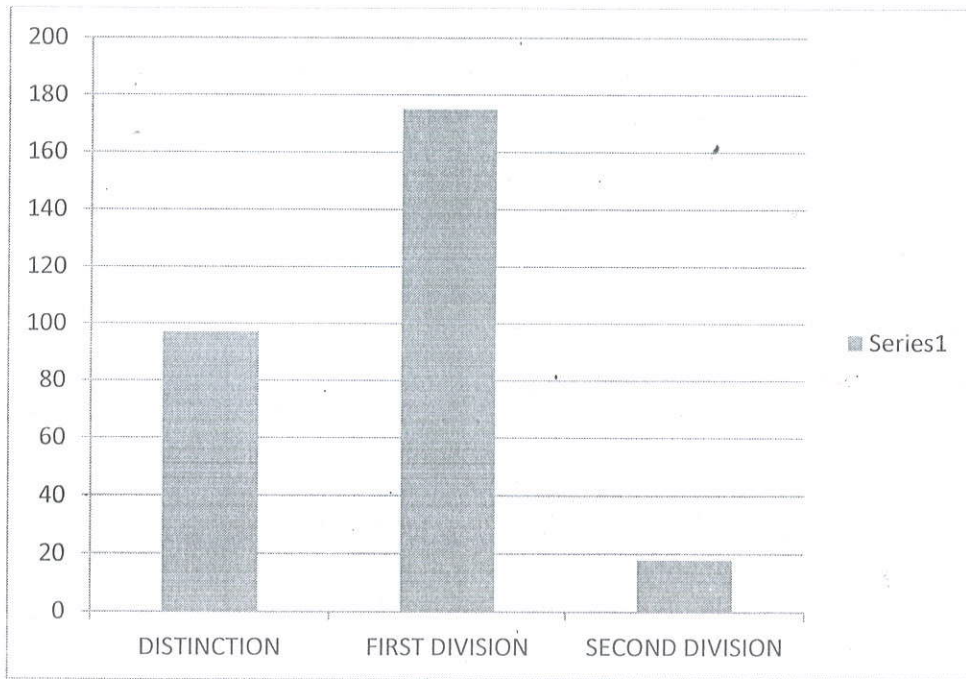

AURORA'S POST-GRADUATE COLLEGE (MBA)
Accredited with A Grade by NAAC
Ramanthapur, Hyderabad – 500 013

MCA

COURSE	APPEARED	PASS	FAIL	PERCENTAGE	DISTINCTION	FIRST DIVISION	SECOND DIVISION
MCA	184	178	6	97	123	55	0

PRINCIPAL
Aurora's P.G. College (MBA)
Ramanthapur, Hyderabad-500 013