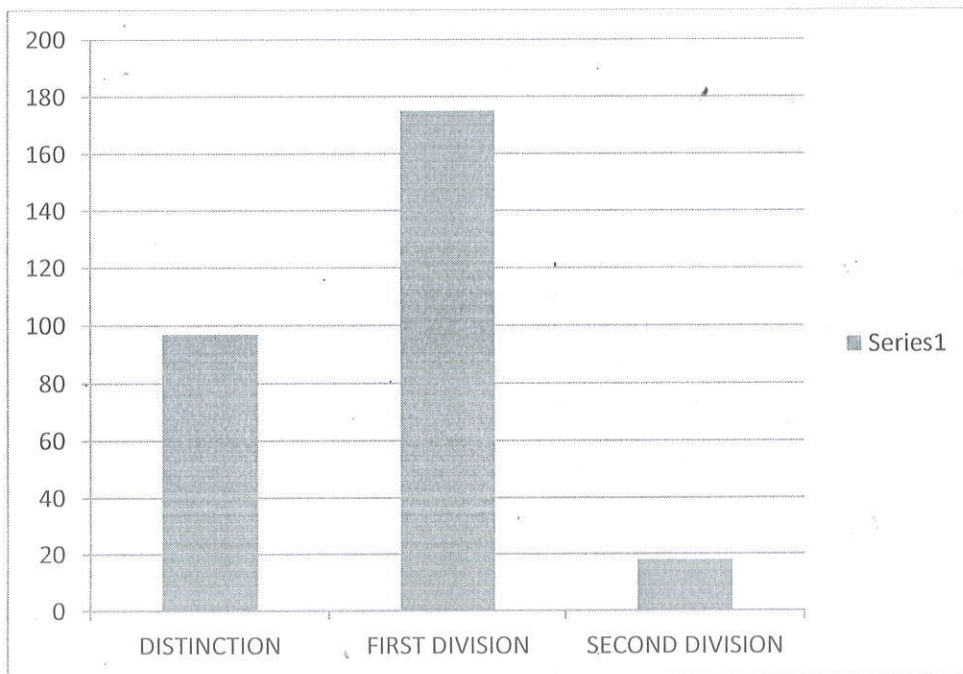

### Consolidated Report

COURSE	APPEARED	PASS	FAIL	PERCENTAGE
MBA/MCA	478	468	10	98%

**PRINCIPAL**  
 Aurora's P.G. College (MBA)  
 Ramanthapur, Hyderabad-13

**MBA**

COURSE	APPEARED	PASS	FAIL	PERCENTAGE	DISTINCTION	FIRST DIVISION	SECOND DIVISION
MBA	294	290	4	98.6	84	183	23